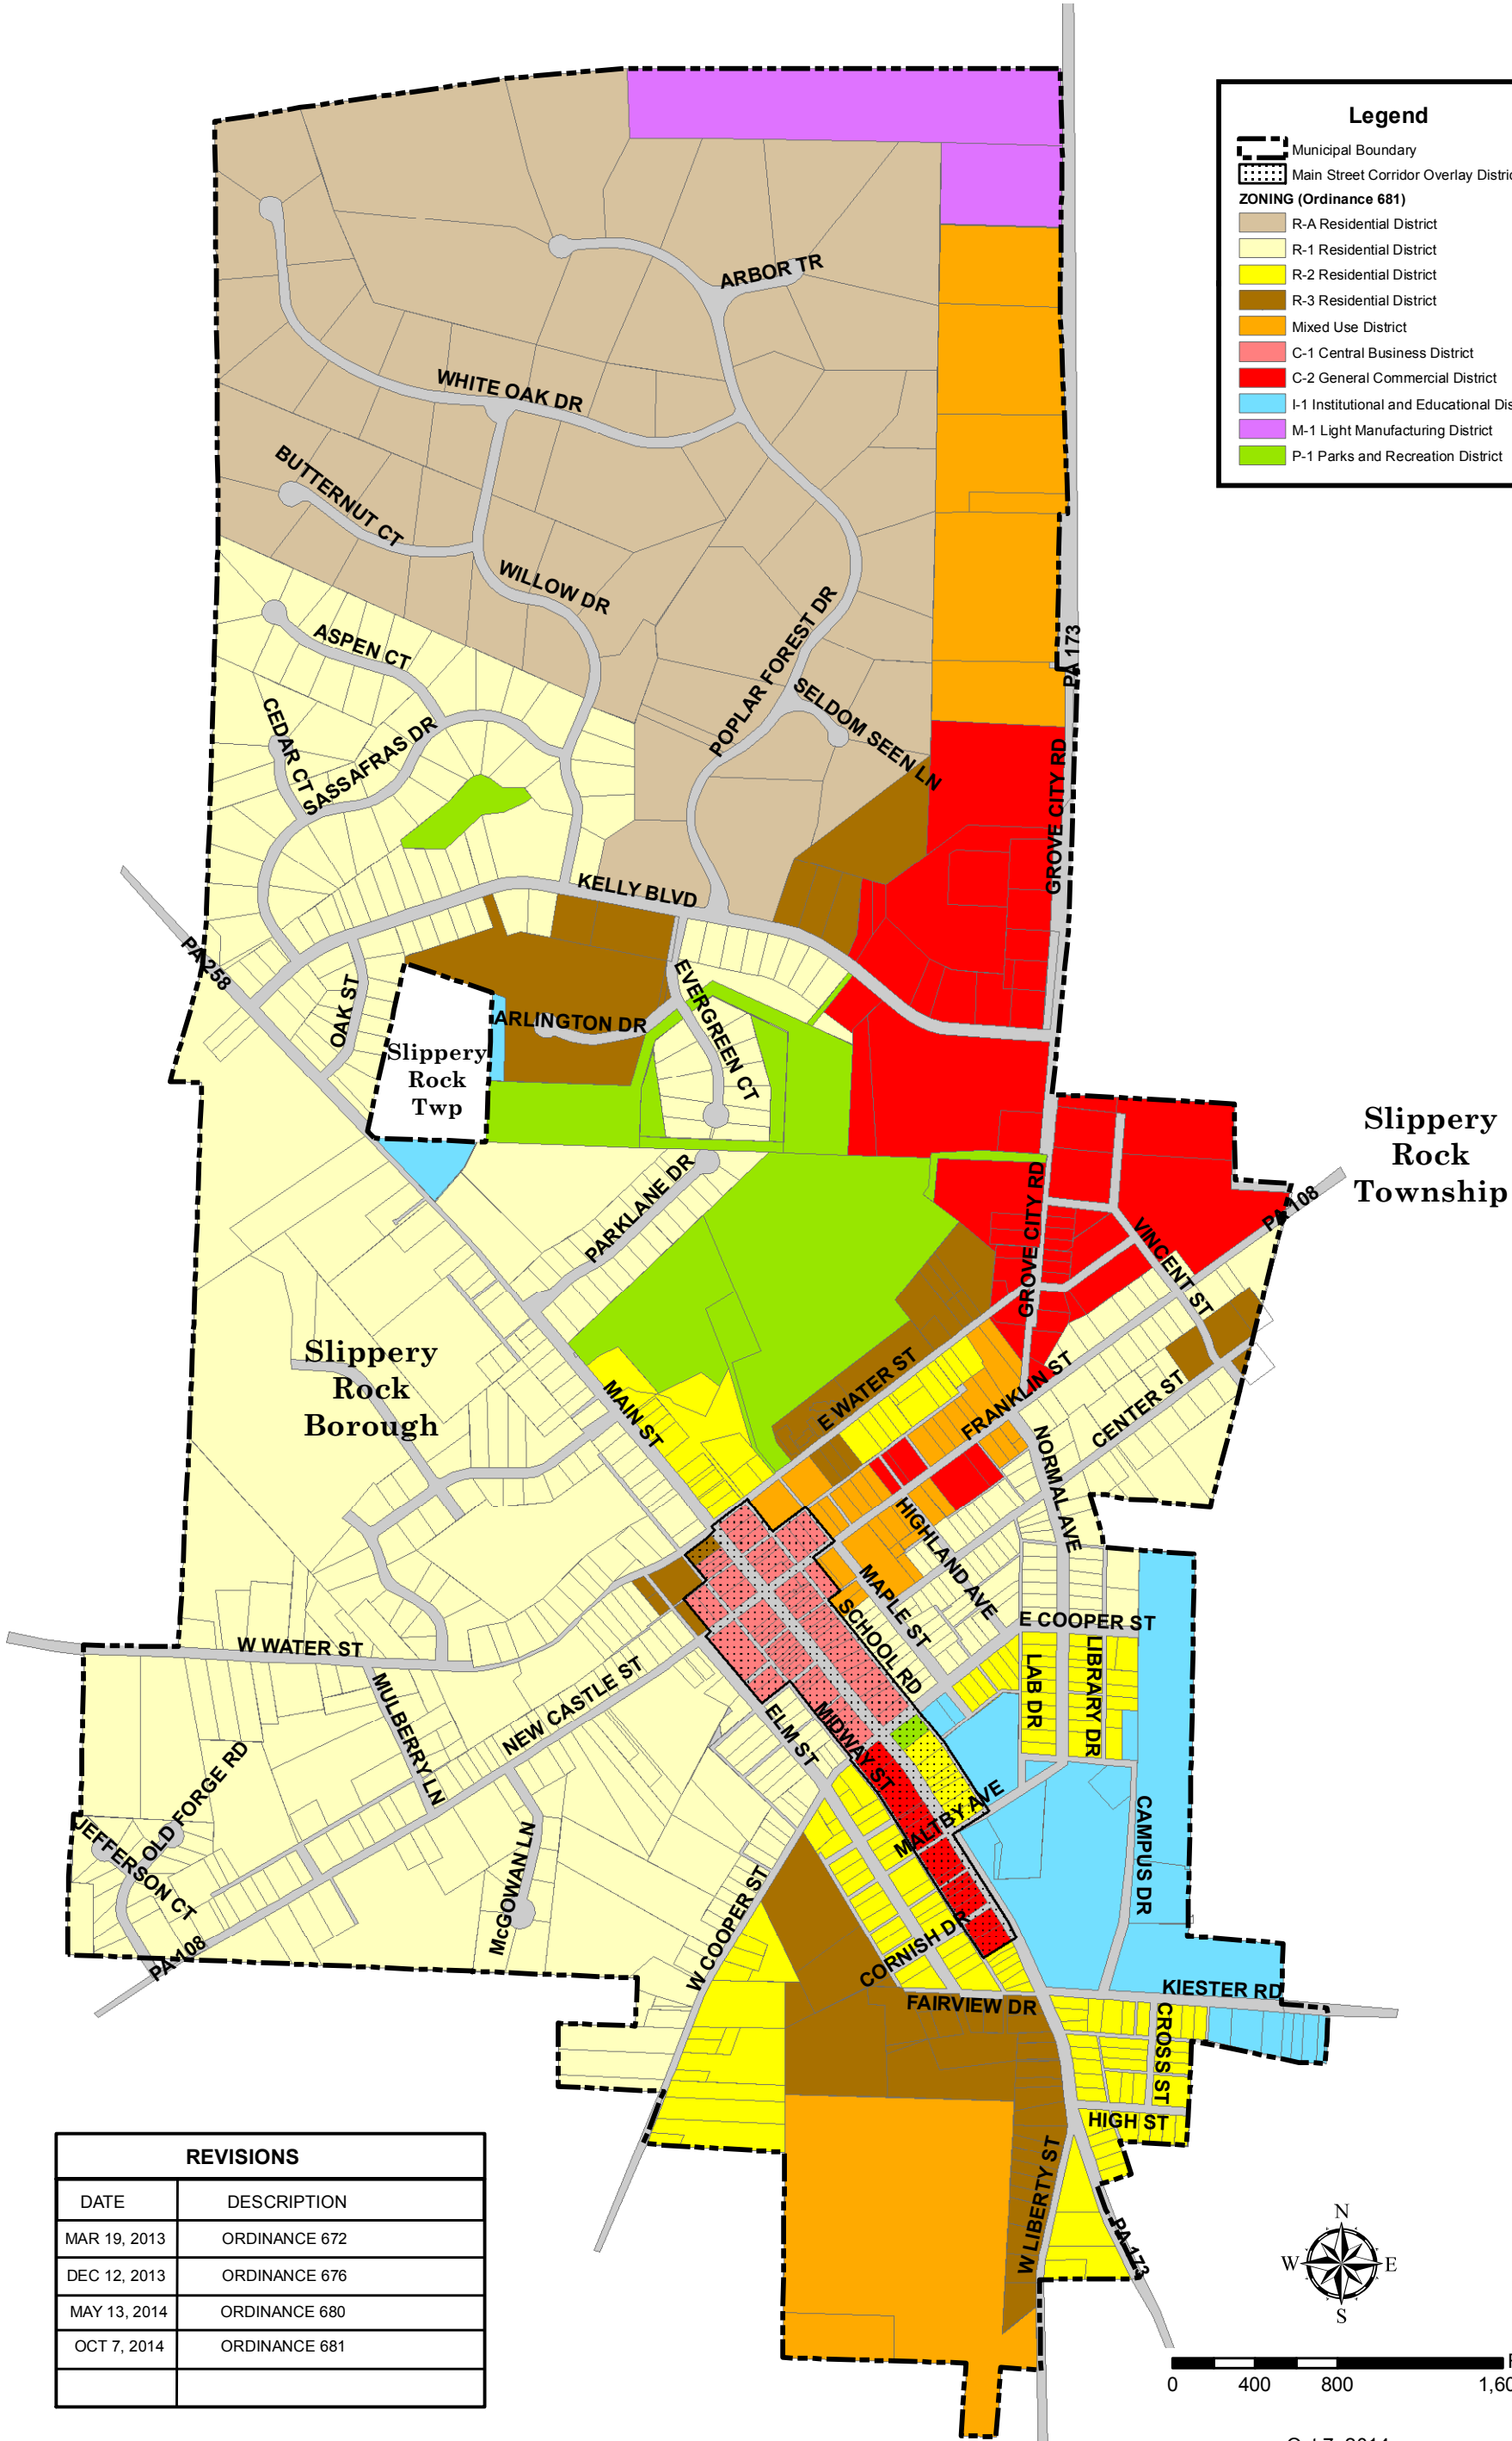

# Zoning Map

## Slippery Rock Borough

### Butler County, Pennsylvania

**Legend**

- Municipal Boundary
- Main Street Corridor Overlay District
- ZONING (Ordinance 681)**
- R-A Residential District
- R-1 Residential District
- R-2 Residential District
- R-3 Residential District
- Mixed Use District
- C-1 Central Business District
- C-2 General Commercial District
- I-1 Institutional and Educational District
- M-1 Light Manufacturing District
- P-1 Parks and Recreation District